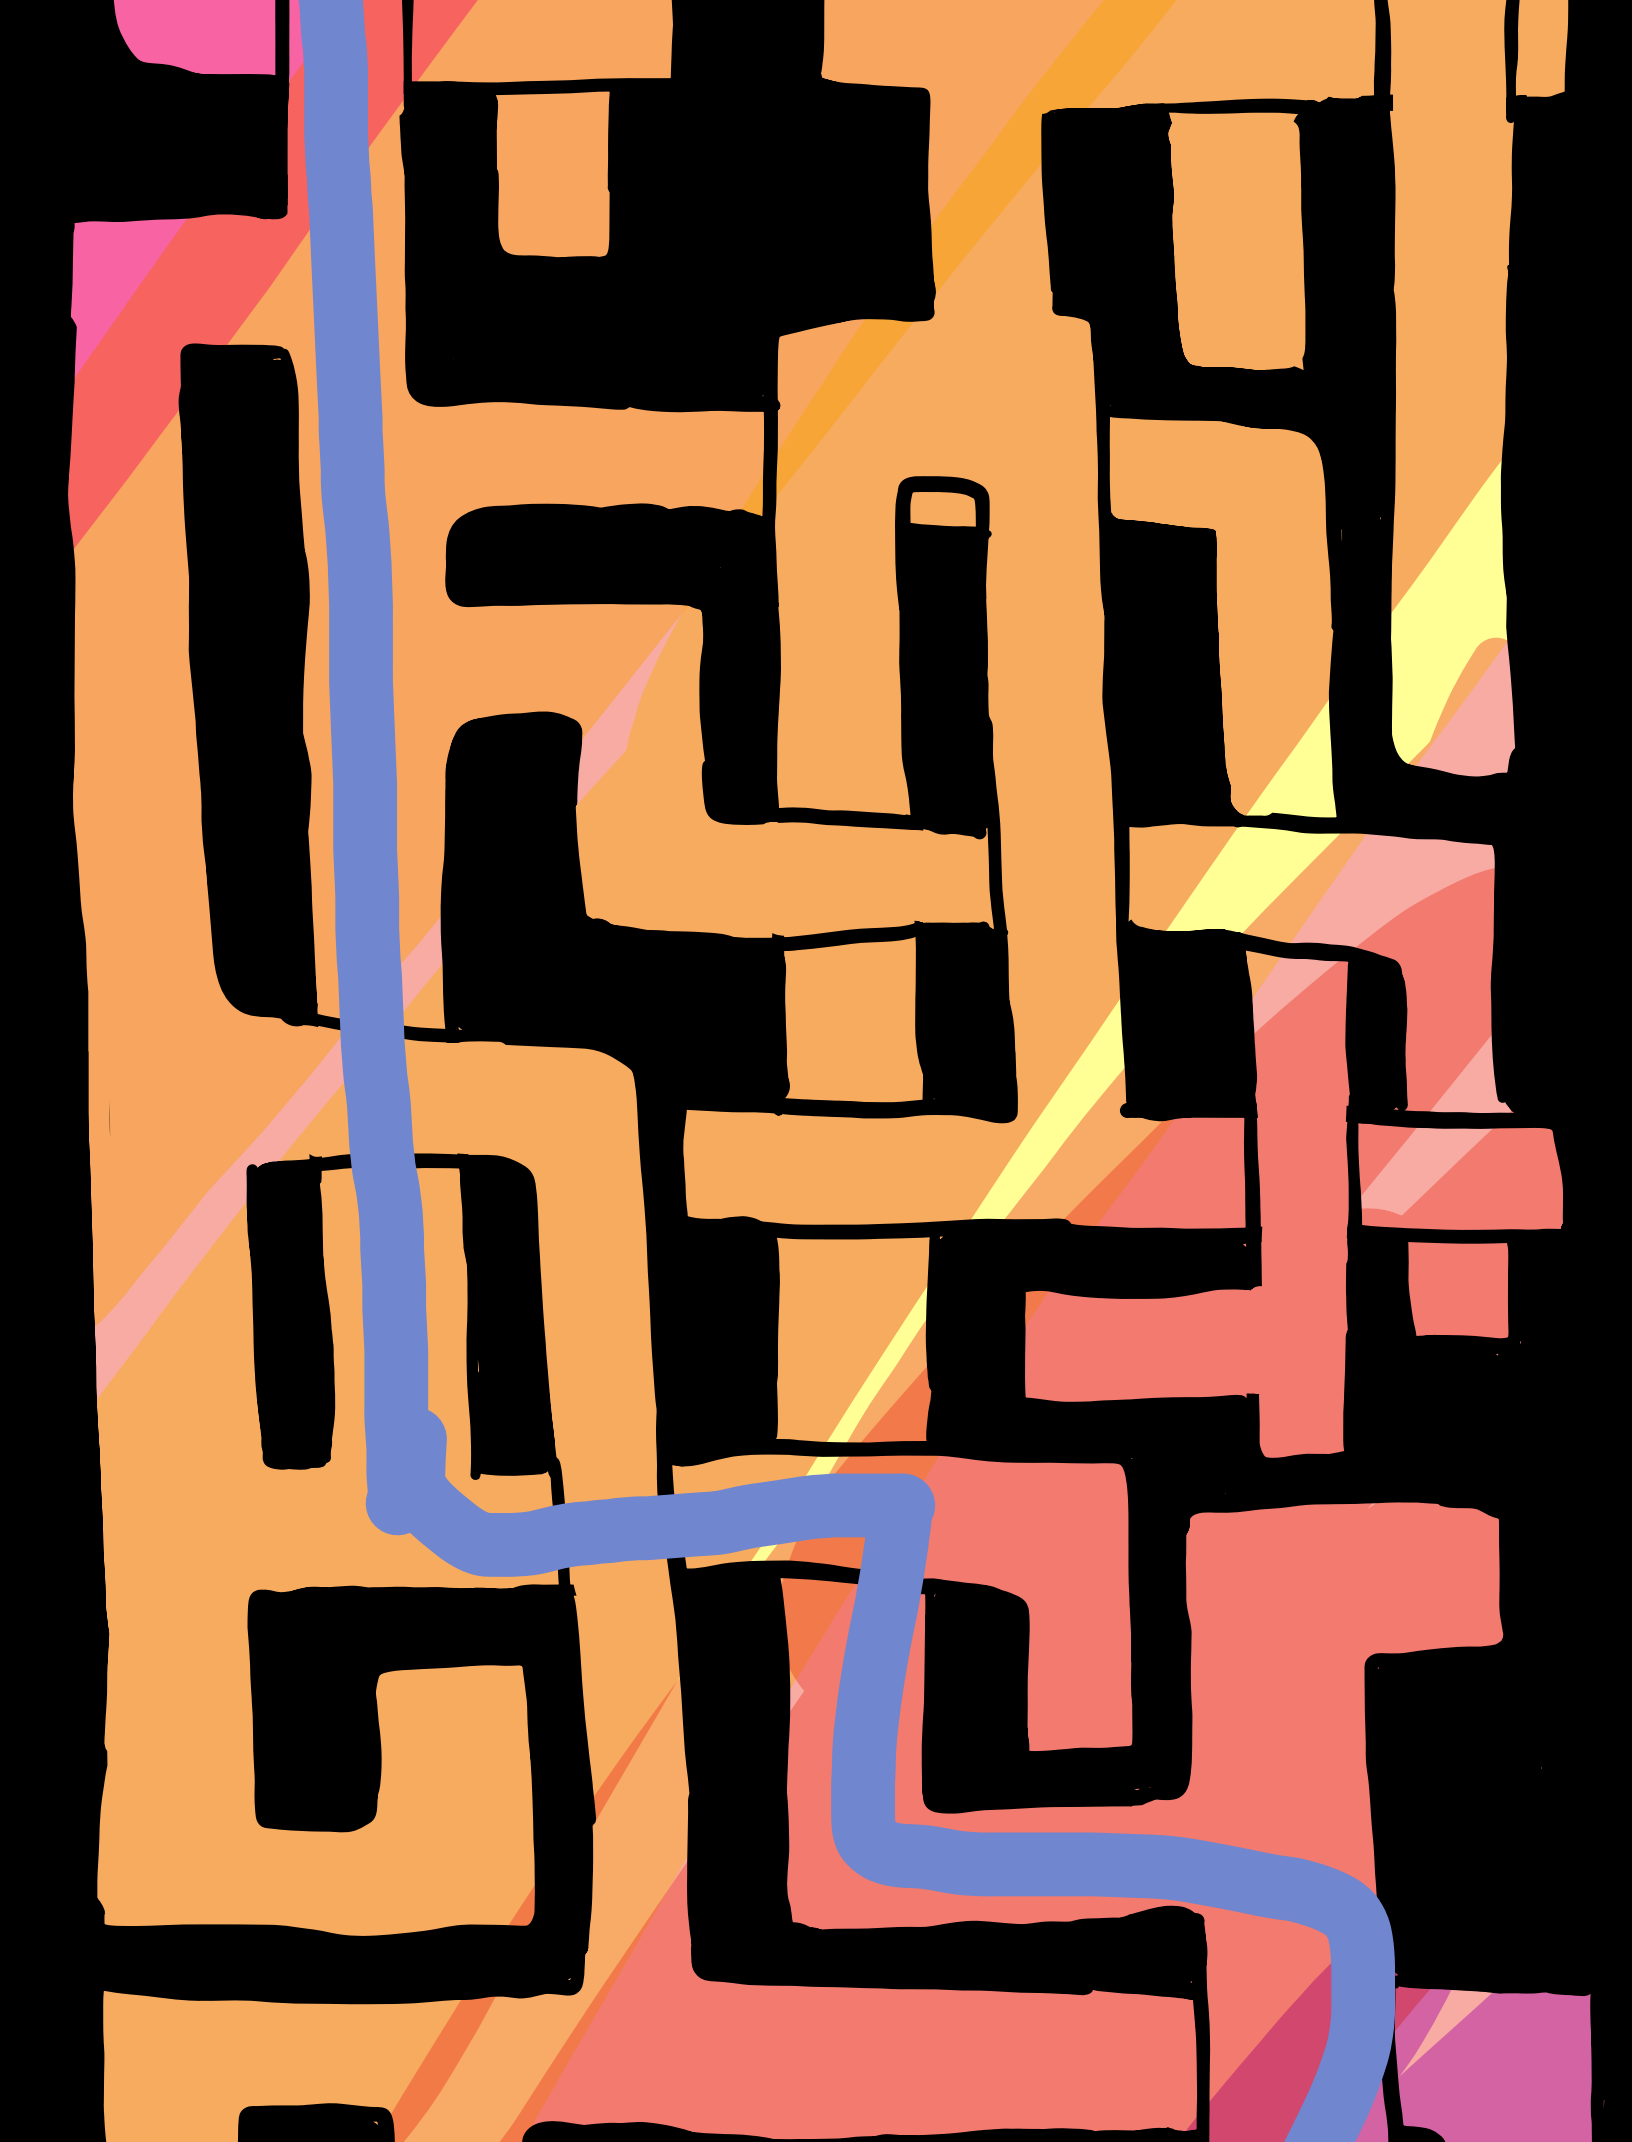

A complex maze is rendered with thick black lines on a background that transitions from light pink at the top to bright orange at the bottom. A single path is highlighted in a vibrant blue color, starting from a small blue circle at the top center of the maze and winding its way through various corridors and dead ends. In the middle of the maze, the word "Start" is written in a bold, black, sans-serif font. The maze's walls are composed of thick, solid black bars, creating a network of paths and dead ends of varying widths.

**Start**

**I wish!**